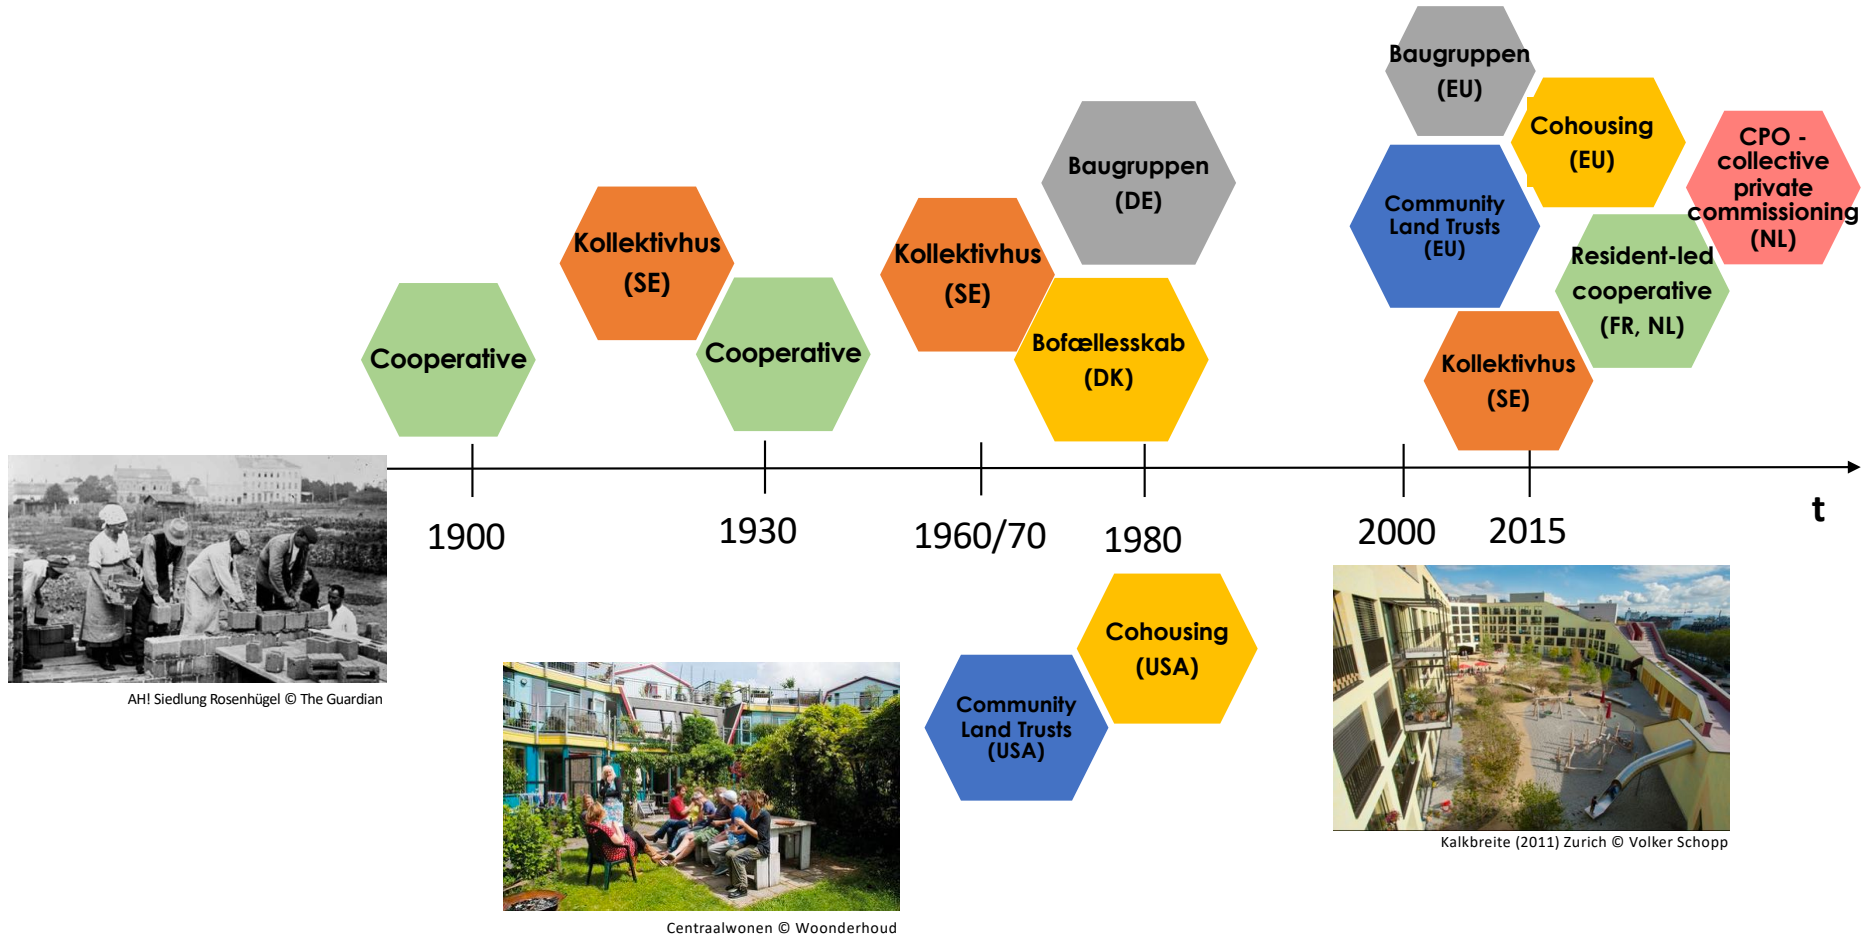

2021 International CLT Festival

Combining CLTs and Other Models of Collective Ownership

Dr Darinka Czischke
Associate Professor
Leader of Project Together!
Faculty of Architecture and the Built Environment
Delft University of Technology

Mon, 13 September 2021, 17:00 – 18:30 CEST (Online event)

'Collaborative housing'

Umbrella term that encompasses a wide range of collectively self-organised and self-managed housing:

- Intentionality
- Common vision
- Collective decision-making
- Sharing and commoning practices
- High level of end-user involvement

Schematic timeline of collaborative housing

*Global North

Taxonomy of Collaborative Housing forms in Europe

Source: Co-Lab Mapping project (2021)

Project Together!

www.projecttogether.nl

Get in touch!

Dr Darinka Czischke