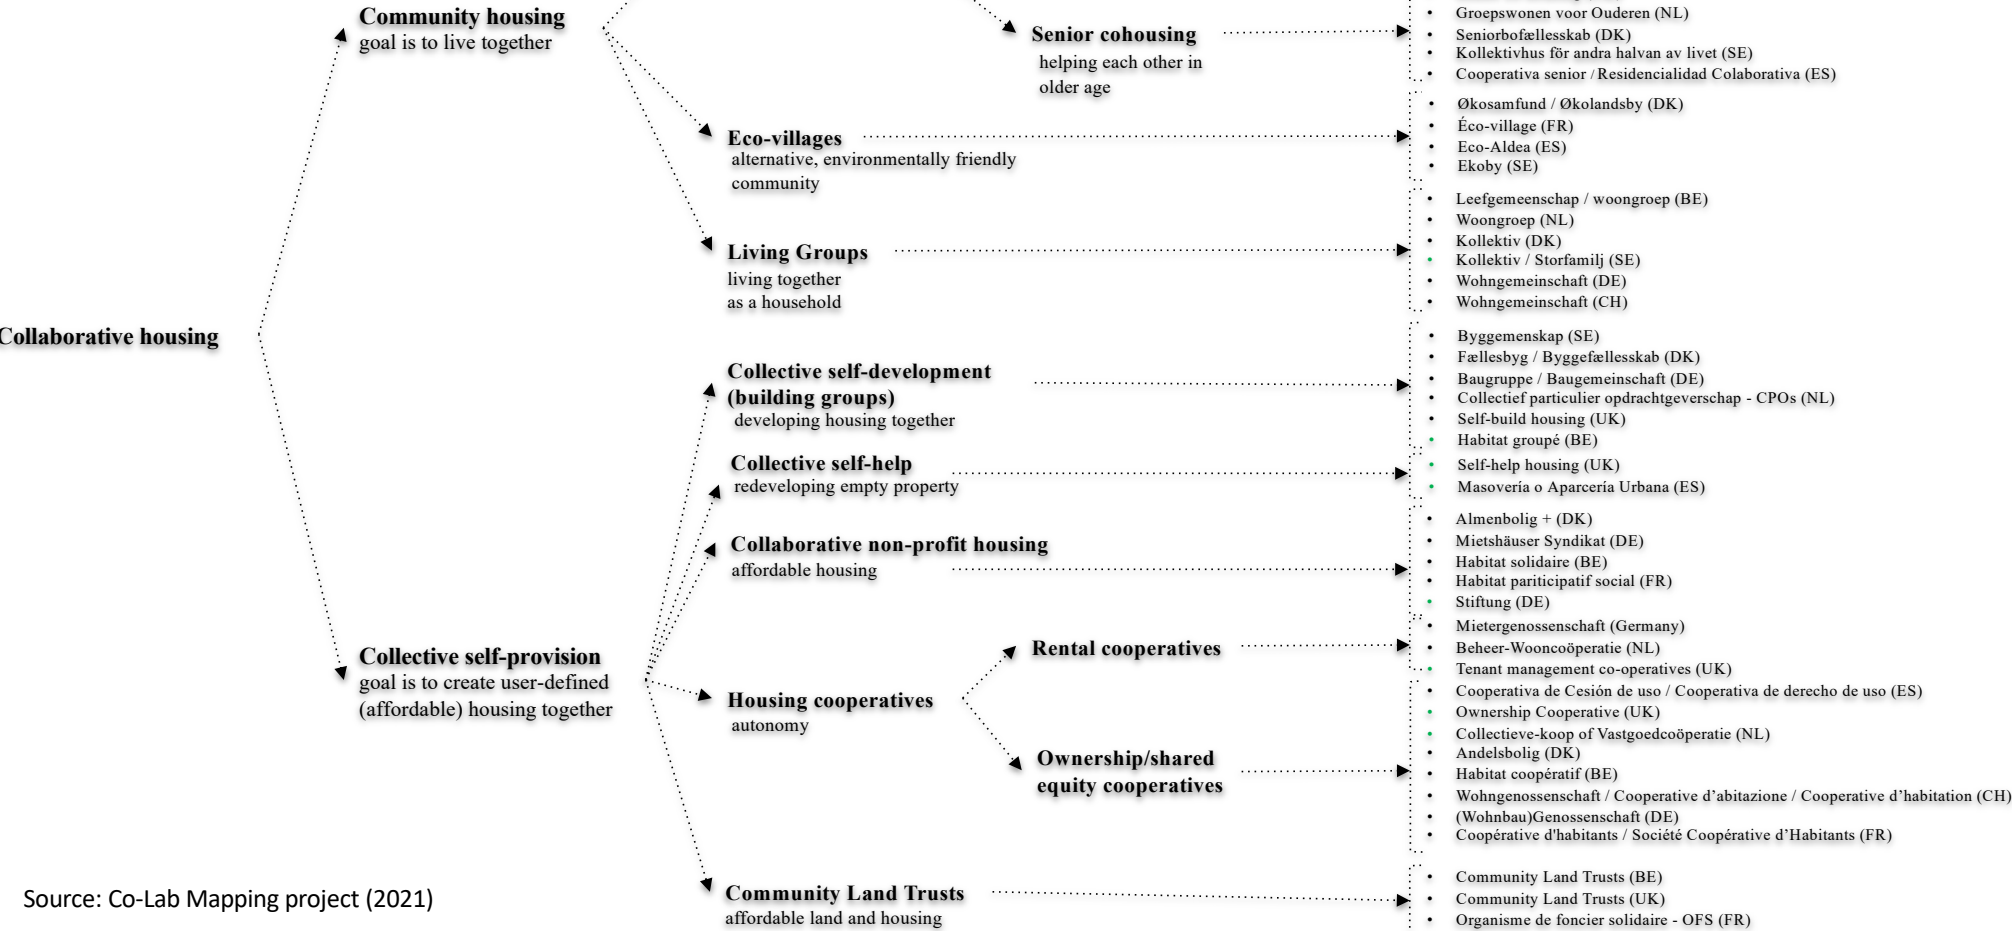

Mon, 13 September 2021, 17:00 – 18:30 CEST (Online event)

'Collaborative housing'

Umbrella term that encompasses a wide range of collectively self-organised and self-managed housing:

- Intentionality
- Common vision
- Collective decision-making
- Sharing and commoning practices
- High level of end-user involvement

Schematic timeline of collaborative housing

*Global North

Taxonomy of Collaborative Housing forms in Europe

Source: Co-Lab Mapping project (2021)

Project Together!

www.projecttogether.nl

Get in touch!

Dr Darinka Czischke